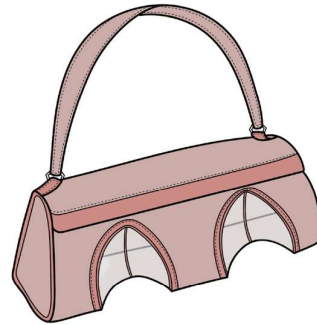

ING

BEAUTY

COLOR CARD

CUIR DE SAUMON

LITTLE VEAU

AGNEAU

ANTI STANDART

AMUSANT

PERTURBANT

CONTRASTE

ESTHÉTIQUE

SHAPE INSPIRATIONS FOR THE COLLECTION

ULMER

Disturbing Beauty is a collection inspired by various architectural shapes and nature by itself. From Palais des bulles, odd shaped plants and oriental furniture.

COLLECTION PIECES

DANGEROUS CREATURES	 LOWY REF: SF2111C	 EXTINCTA REF: SF2112C	 HYDORA G REF: SF2113C	 ARUM REF: SF2114C	 ARBOREA REF: SF2115C	 HYDORA REF: SF2116C
PALAIS DE BULLES	 CARDIN REF: SF2121C	 1989 REF: SF2122C	 THEOULE REF: SF2123C	 BULLE REF: SF2124C	 SUD REF: SF2125C	 T ARCH REF: SF2126C
LIERRE ORIENTELLE	 ROOT REF: SF2131C	 MINI JUNGLE REF: SF2132C	 POISON IVY REF: SF2133C	 HIBERNICA REF: SF2134C	 SERENITY REF: SF2135C	 JUNGLE REF: SF2136C
DIONEE	 ROTH REF: SF2141C	 SARRA REF: SF2142C	 RAMAH REF: SF2143C	 CASSITE REF: SF2144C	 MITRA REF: SF2145C	 OROSERA REF: SF2146C
CLASSIQUE ET BOUCLE	 INK REF: SF2151C	 WILDC REF: SF2152C	 JANE REF: SF2153C	 FITZGERALD REF: SF2154C	 FLAUBERT REF: SF2155C	 FYODOR REF: SF2156C