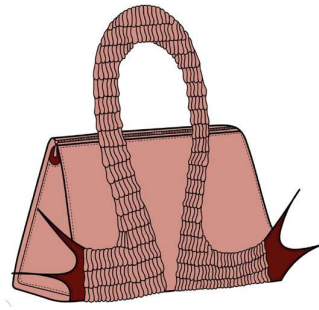

ING

BEAUTY

COLOR CARD

CUIR DE SAUMON

LITTLE VEAU

AGNEAU

ANTI STANDART

AMUSANT

PERTURBANT

CONTRASTE

ESTHÉTIQUE

SHAPE INSPIRATIONS FOR THE COLLECTION

ULMER

Disturbing Beauty is a collection inspired by various architectural shapes and nature by itself. From Palais des bulles, odd shaped plants and oriental furniture.