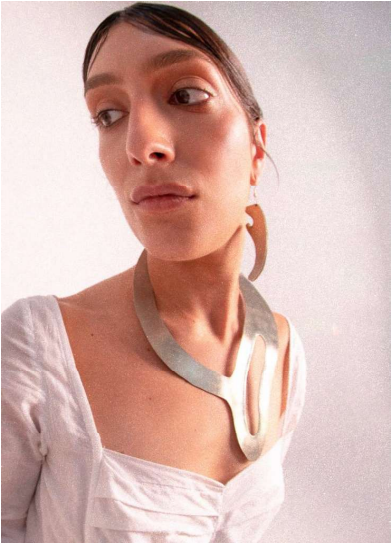

FINAL COLLECTION