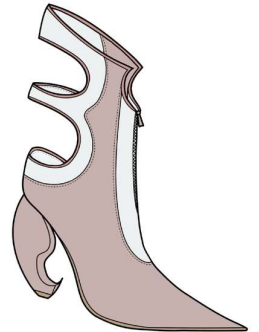

ING

BEAUTY

COLOR CARD

CUIR DE SAUMON

LITTLE VEAU

AGNEAU

ANTI STANDART

AMUSANT

PERTURBANT

CONTRASTE

ESTHÉTIQUE

SHAPE INSPIRATIONS FOR THE COLLECTION

ULMER

Disturbing Beauty is a collection inspired by various architectural shapes and nature by itself. From Palais des bulles, odd shaped plants and oriental furniture.

COLLECTION PIECES

DANGEROUS CREATURES	 LOWY REF: SF2111C	 EXTINCTA REF: SF2112C	 HYDORA G REF: SF2113C	 ARUM REF: SF2114C	 ARBOREA REF: SF2115C	 HYDORA REF: SF2116C
PALAIS DE BULLES	 CARDIN REF: SF2121C	 1989 REF: SF2122C	 THEOULE REF: SF2123C	 BULLE REF: SF2124C	 SUD REF: SF2125C	 T ARCH REF: SF2126C
LIERRE ORIENTELLE	 ROOT REF: SF2131C	 MINI JUNGLE REF: SF2132C	 POISON IVY REF: SF2133C	 HIBERNICA REF: SF2134C	 SERENITY REF: SF2135C	 JUNGLE REF: SF2136C
DIONEE	 ROTH REF: SF2141C	 SARRA REF: SF2142C	 RAMAH REF: SF2143C	 CASSITE REF: SF2144C	 MITRA REF: SF2145C	 OROSERA REF: SF2146C
CLASSIQUE ET BOUCLE	 INK REF: SF2151C	 WILDC REF: SF2152C	 JANE REF: SF2153C	 FITZGERALD REF: SF2154C	 FLAUBERT REF: SF2155C	 FYODOR REF: SF2156C