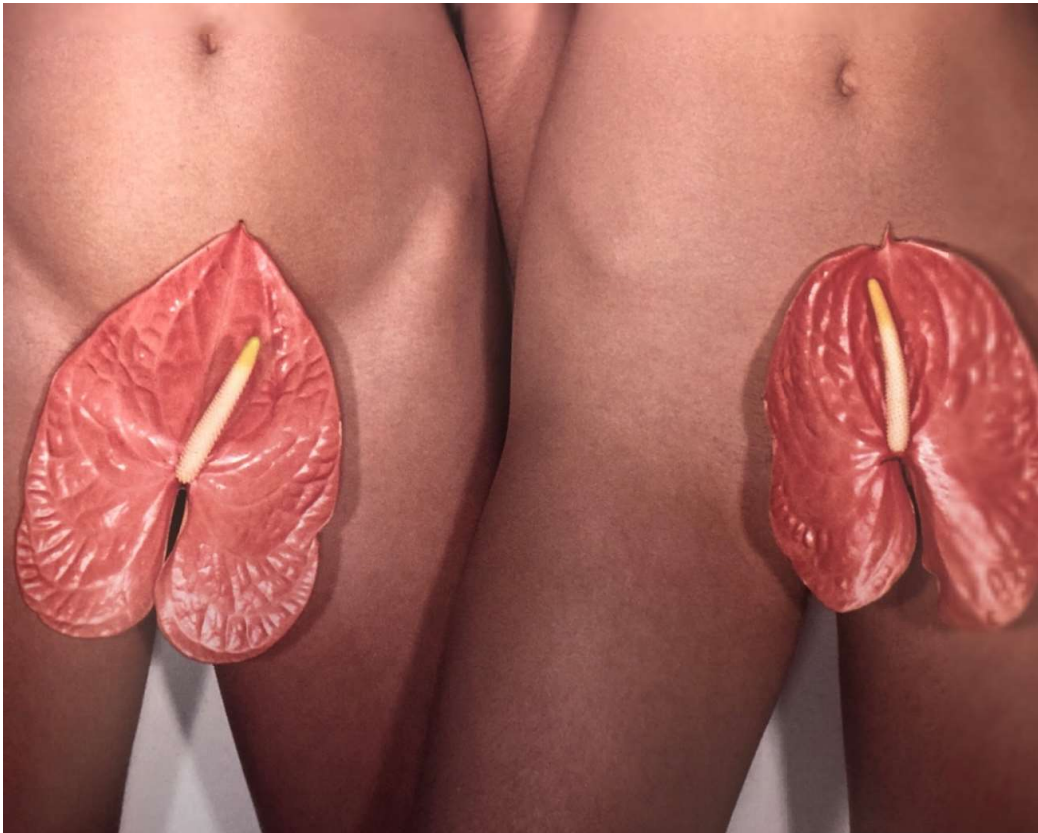

DISTURB

Disturbing Beauty is an idea of contrasts. the collection is bringing odd creations inspired from nature, architecture, art together with classic beauty and create a new form of beauty standart that represents inclusivity, uniqueness and diverse vision.

ING

BEAUTY

COLOR CARD

CUIR DE SAUMON

LITTLE VEAU

AGNEAU

ANTI STANDART

AMUSANT

PERTURBANT

CONTRASTE

ESTHÉTIQUE

SHAPE INSPIRATIONS FOR THE COLLECTION

ULMER

Disturbing Beauty is a collection inspired by various architectural shapes and nature by itself. From Palais des bulles, odd shaped plants and oriental furniture.