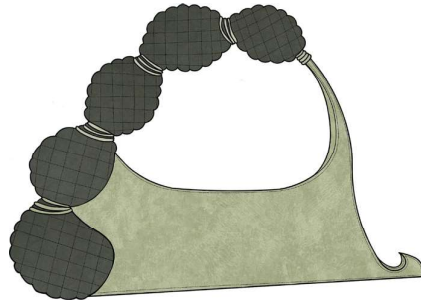

ING

BEAUTY

COLOR CARD

CUIR DE SAUMON

LITTLE VEAU

AGNEAU

ANTI STANDART

AMUSANT

PERTURBANT

CONTRASTE

ESTHÉTIQUE

SHAPE INSPIRATIONS FOR THE COLLECTION

ULMER

Disturbing Beauty is a collection inspired by various architectural shapes and nature by itself. From Palais des bulles, odd shaped plants and oriental furniture.

COLLECTION PIECES

DANGEROUS CREATURES	 LOWY REF: SF2111C	 EXTINCTA REF: SF2112C	 HYDORA G REF: SF2113C	 ARUM REF: SF2114C	 ARBOREA REF: SF2115C	 HYDORA REF: SF2116C
PALAIS DE BULLES	 CARDIN REF: SF2121C	 1989 REF: SF2122C	 THEOULE REF: SF2123C	 BULLE REF: SF2124C	 SUD REF: SF2125C	 T ARCH REF: SF2126C
LIERRE ORIENTELLE	 ROOT REF: SF2131C	 MINI JUNGLE REF: SF2132C	 POISON IVY REF: SF2133C	 HIBERNICA REF: SF2134C	 SERENITY REF: SF2135C	 JUNGLE REF: SF2136C
DIONEE	 ROTH REF: SF2141C	 SARRA REF: SF2142C	 RAMAH REF: SF2143C	 CASSITE REF: SF2144C	 MITRA REF: SF2145C	 OROSERA REF: SF2146C
CLASSIQUE ET BOUCLE	 INK REF: SF2151C	 WILDC REF: SF2152C	 JANE REF: SF2153C	 FITZGERALD REF: SF2154C	 FLAUBERT REF: SF2155C	 FYODOR REF: SF2156C