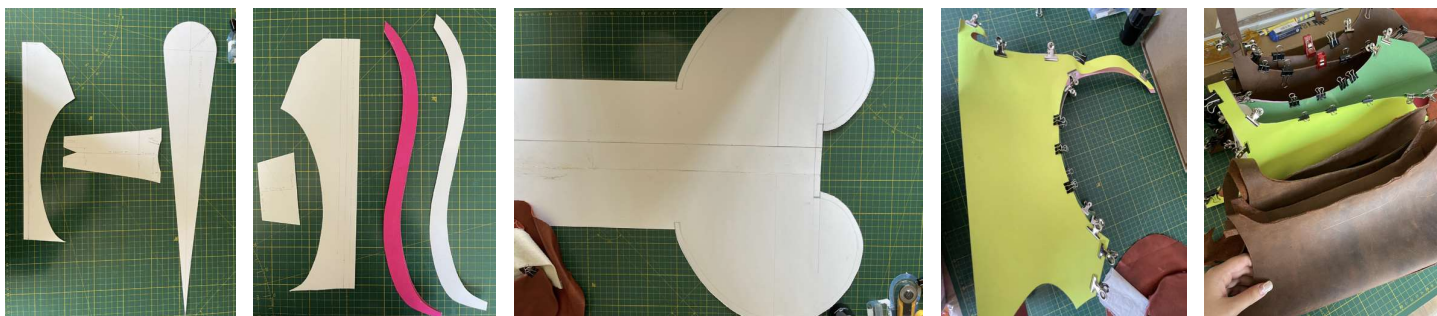

MAKING PROTOTYPES