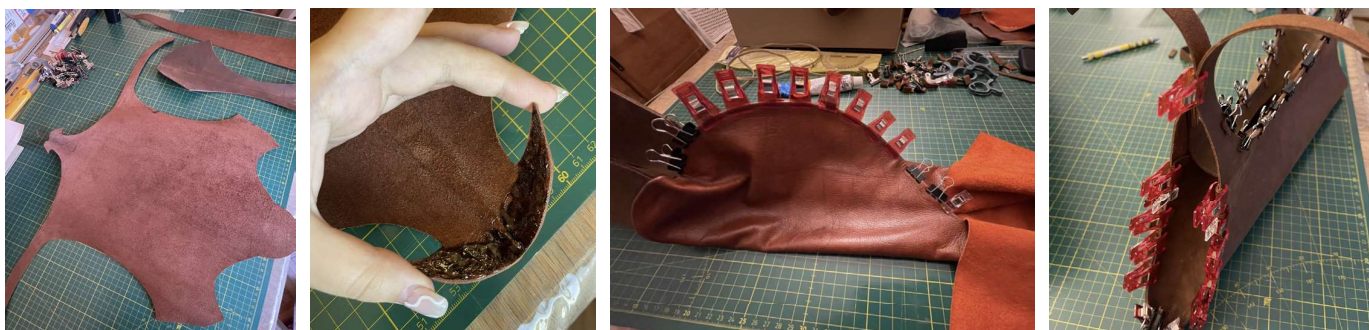

MAKING PROTOTYPES